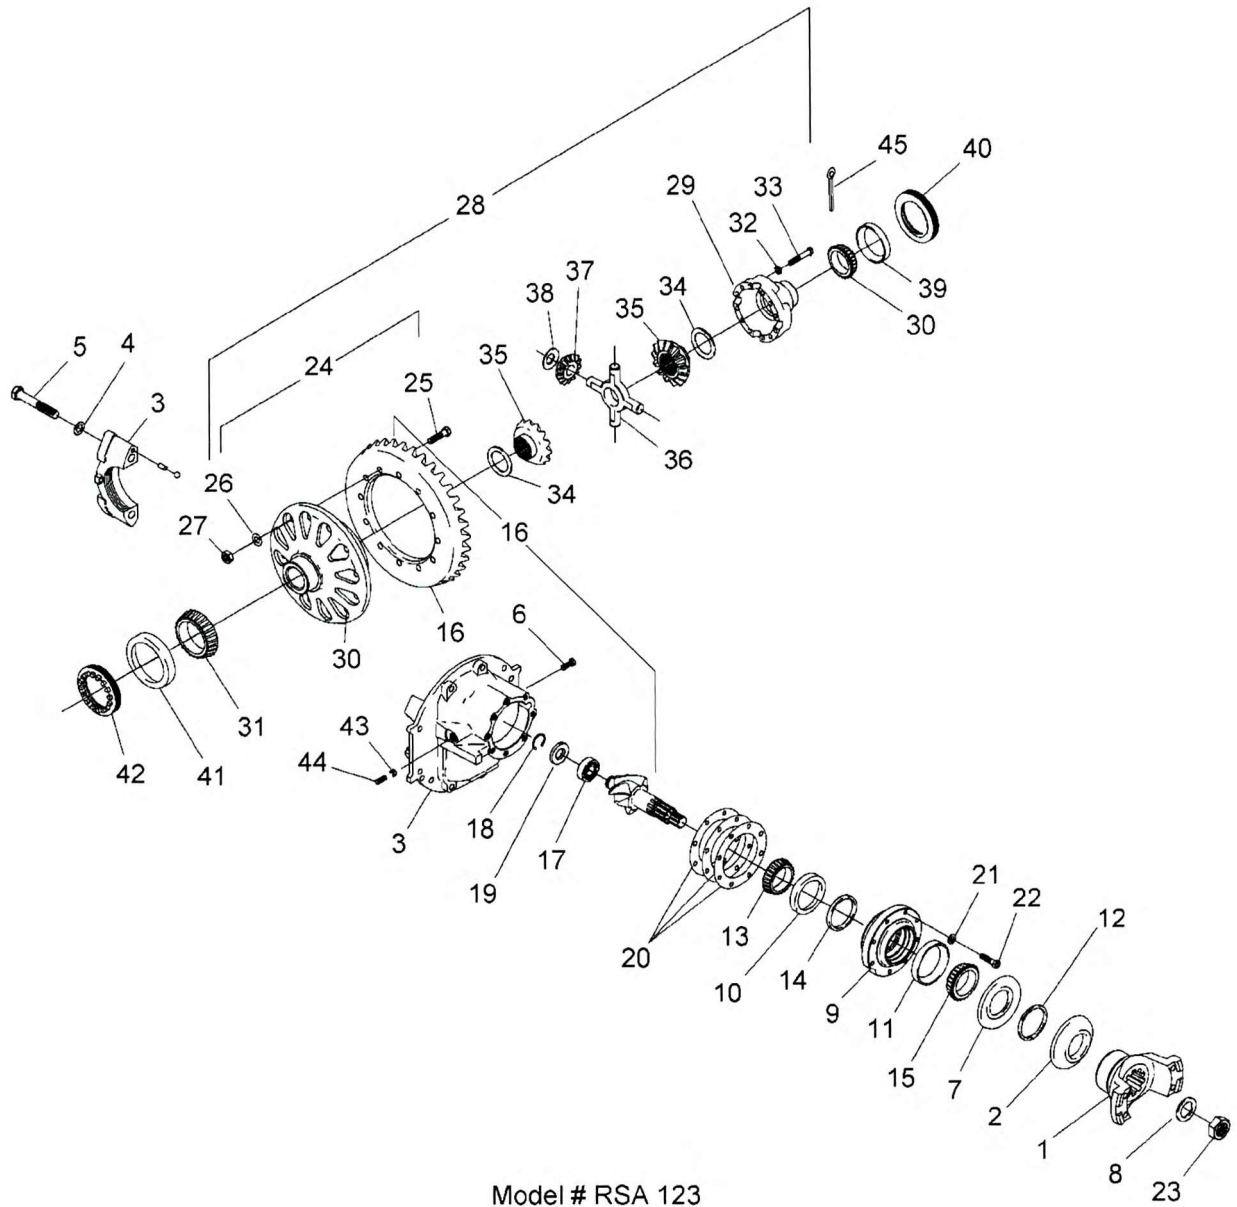

Manitowoc Crane Group

Model # RSA 123